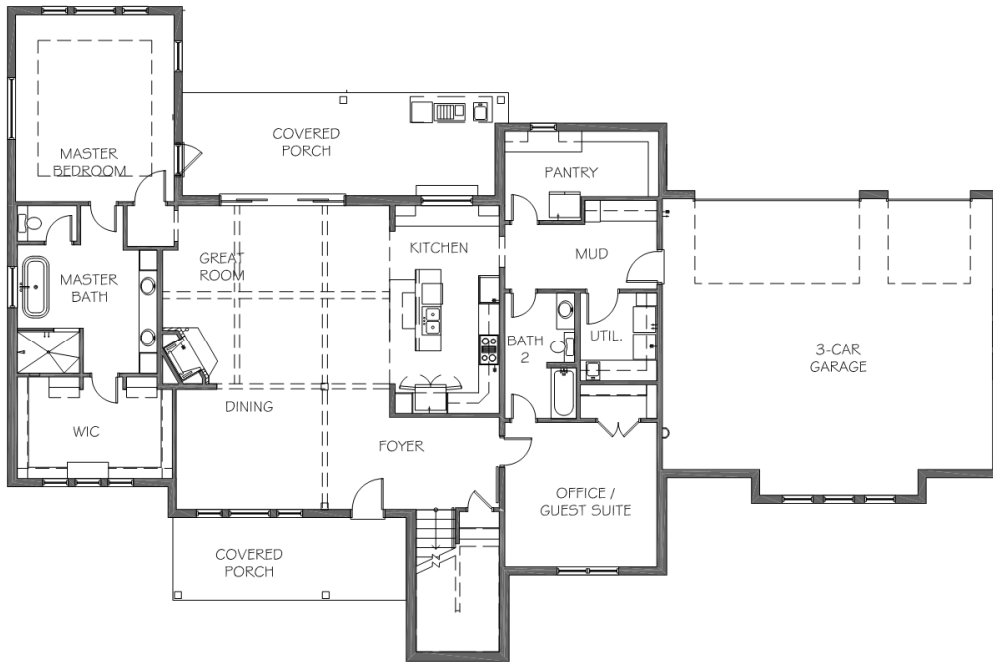

***100 Davis Lane
Georgetown, TX***

Approximately 3519 square feet

**Square footage and room sizes are approximate.*

Images above and features sheet are marketing representations and subject to change.