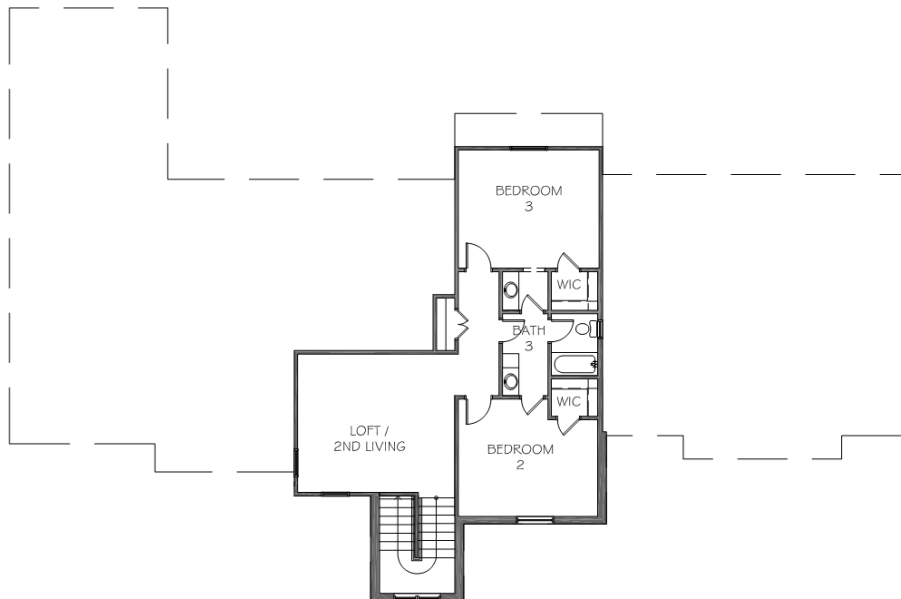

***100 Davis Lane
Georgetown, TX***

Approximately 3519 square feet

**Square footage and room sizes are approximate.*

Images above and features sheet are marketing representations and subject to change.