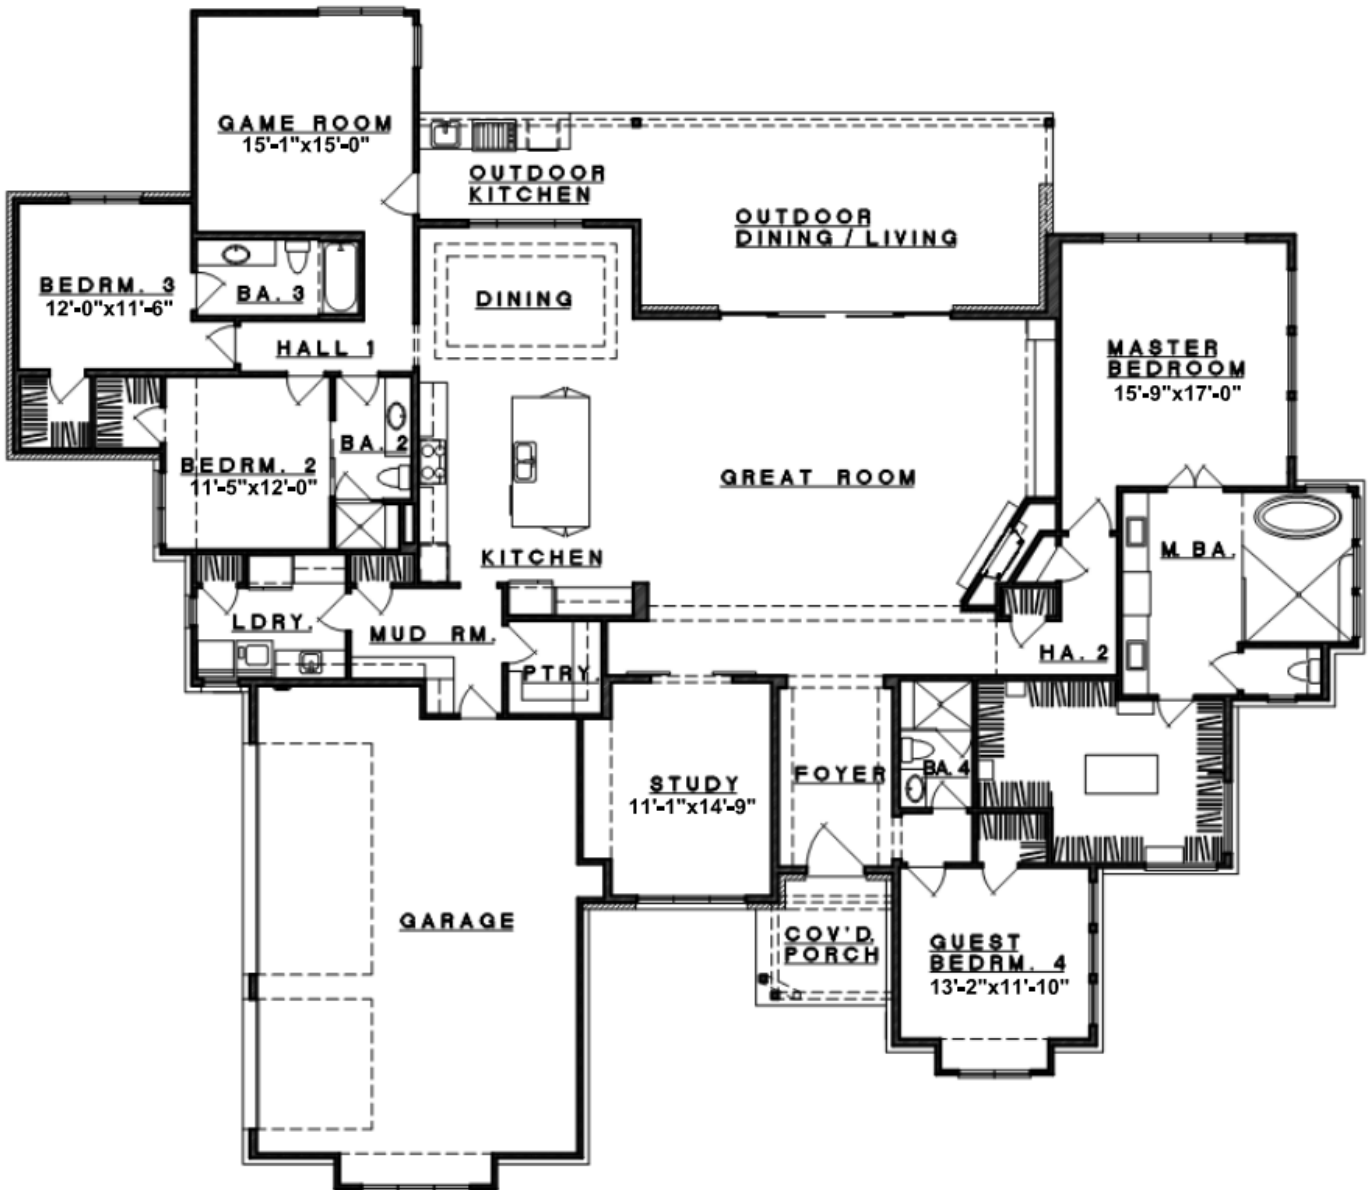

**3925 Medicine Hat  
 Grand Mesa at Crystal Falls**

Approximately 3686 square feet

\*Square footage and room sizes are approximate.

Images above and features sheet are marketing representations and subject to change.