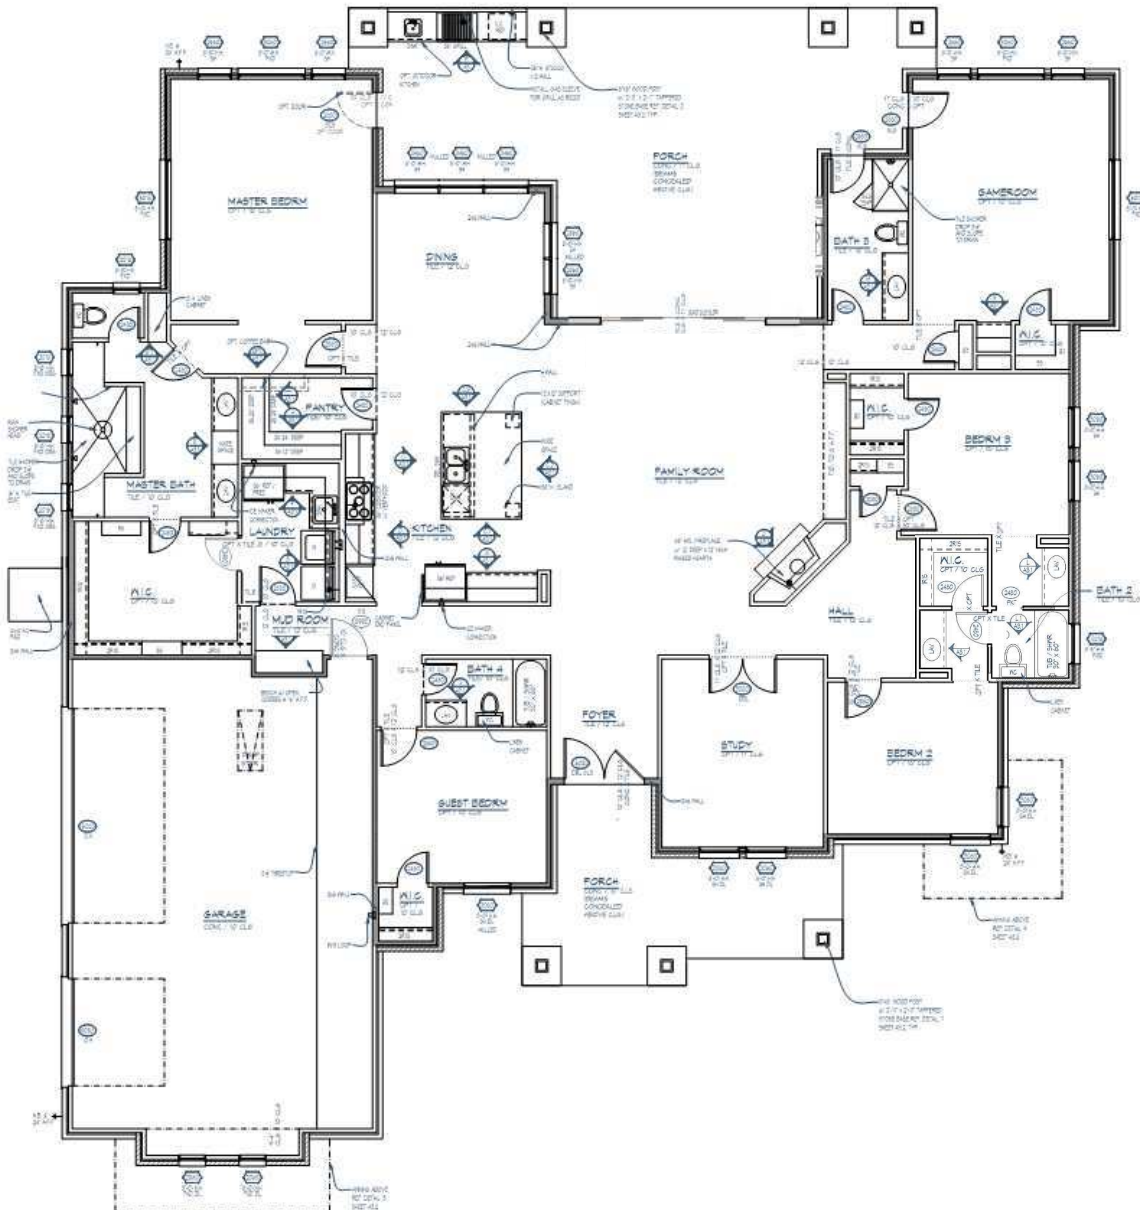

**317 Beltorre Drive
 Georgetown, TX**

Approximately 3506 square feet

*Square footage and room sizes are approximate.

Images above and features sheet are marketing representations and subject to change.